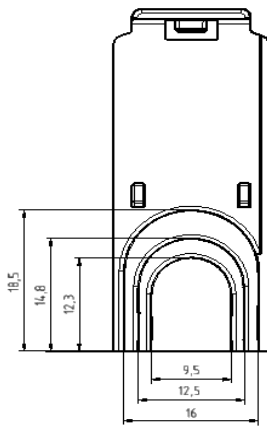

Product data	
Product code	Product name
OD02-0564	Terminal shroud OTL 50 mm ²
OD02-0548	Terminal shroud OTL 95 mm ²
OD02-0550	Terminal shroud OTL 150 mm ²
OD02-0551	Terminal shroud OTL 240 mm ²

Installation

Remove cover that matches the outside diameter of the cable

Press the terminal shroud into its place

OD02-0564

OD02-0548

OD02-0550

OD02-0551