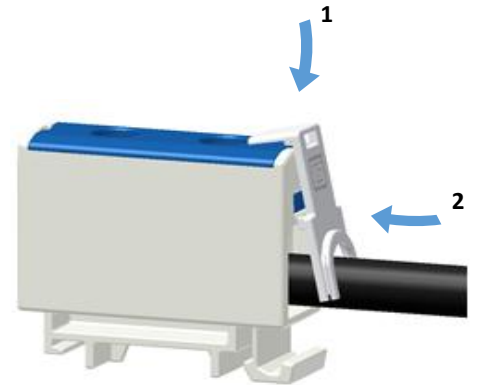

Product data	
Product code	Product name
OD02-0564	Terminal shroud OTL 50 mm ²
OD02-0548	Terminal shroud OTL 95 mm ²
OD02-0550	Terminal shroud OTL 150 mm ²
OD02-0551	Terminal shroud OTL 240 mm ²

Installation

Remove cover that matches the outside diameter of the cable

Press the terminal shroud into its place

OD02-0564

OD02-0548

OD02-0550

OD02-0551