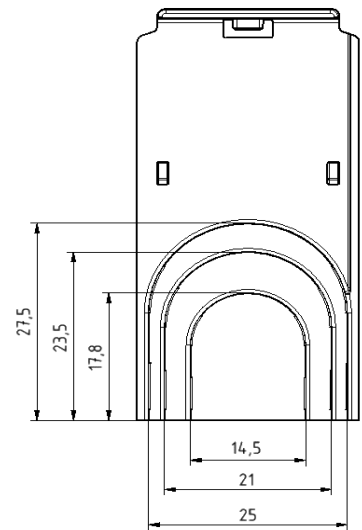

Product data	
Product code	Product name
OD02-0564	Terminal shroud OTL 50 mm ²
OD02-0548	Terminal shroud OTL 95 mm ²
OD02-0550	Terminal shroud OTL 150 mm ²
OD02-0551	Terminal shroud OTL 240 mm ²

Installation

Remove cover that matches the outside diameter of the cable

Press the terminal shroud into its place

OD02-0564

OD02-0548

OD02-0550

OD02-0551