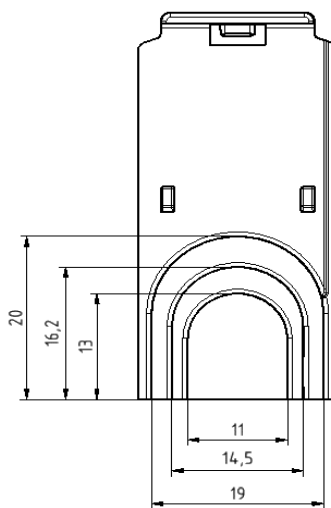

Product data	
Product code	Product name
OD02-0564	Terminal shroud OTL 50 mm ²
OD02-0548	Terminal shroud OTL 95 mm ²
OD02-0550	Terminal shroud OTL 150 mm ²
OD02-0551	Terminal shroud OTL 240 mm ²

Installation

Remove cover that matches the outside diameter of the cable

Press the terminal shroud into its place

OD02-0564

OD02-0548

OD02-0550

OD02-0551