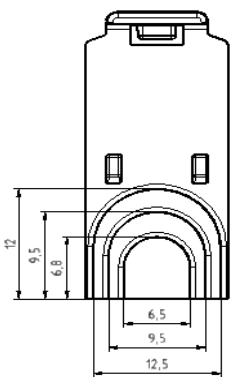

Product data	
Product code	Product name
OD02-0564	Terminal shroud OTL 50 mm ²
OD02-0548	Terminal shroud OTL 95 mm ²
OD02-0550	Terminal shroud OTL 150 mm ²
OD02-0551	Terminal shroud OTL 240 mm ²

Installation

Remove cover that matches the outside diameter of the cable

Press the terminal shroud into its place

OD02-0564

OD02-0548

OD02-0550

OD02-0551